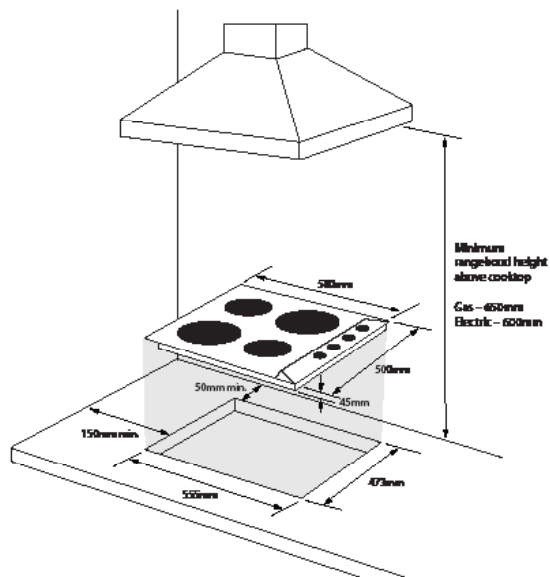

ELECTRIC COOKTOP

600mm

ACS6SE2

- Stainless Steel one piece hob for easy cleaning
- Slide control knobs - 6 power levels
- 2 x large rapid ego elements
- 2 x small rapid ego plates
- On indicator lamp

features

specifications

Natural Gas: 41 Mj/h
Electrical Rating: 7.00kW
Power: 220 – 240 volt/50Hz
 30amp direct wired Connection

Front Left Burner - Rapid Burner	2kW	180mm
Front Right - Rapid Burner	1.5kW	145mm
Rear Left - Rapid Burner	2kW	180mm
Rear Right - Rapid Burner	2kW	180mm

dimensions

Product Dimensions: 580mm (L) x 500mm (B) x 45mm (D)

Cutout Dimensions: 555mm (L) X 473mm (B)

warranty - customer service

Warranty

2 years Parts and Labour

Customer Service

Our Nationwide Service Team can be contacted on our Toll Free Customer Service Number 1800 805 300 or by logging on to <http://customersupport.hapl.com.au/>