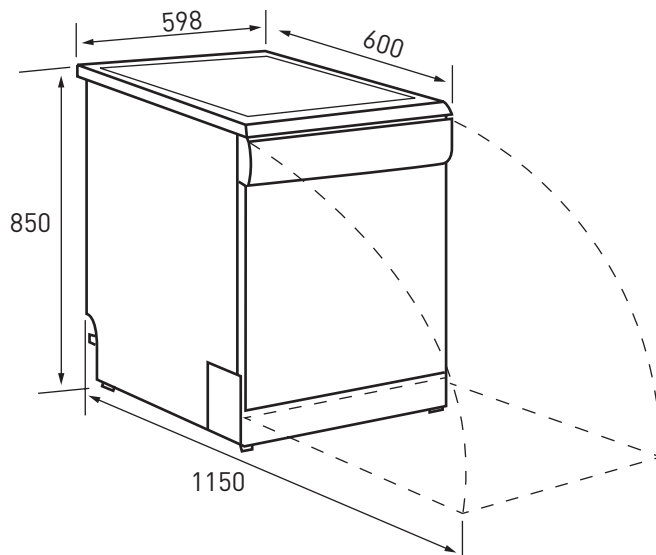

Total Power:	1900 - 2200 watts
Heating Element:	1800watts
Amps:	10amps
Power:	220 - 240 volt/50Hz
Water Rating:	3.5 star
Energy Rating:	3 star
Noise level:	54dBA

Dimensions & Installation

Product Dimensions: 598mm (W) x 600mm (D) x 850mm (H)