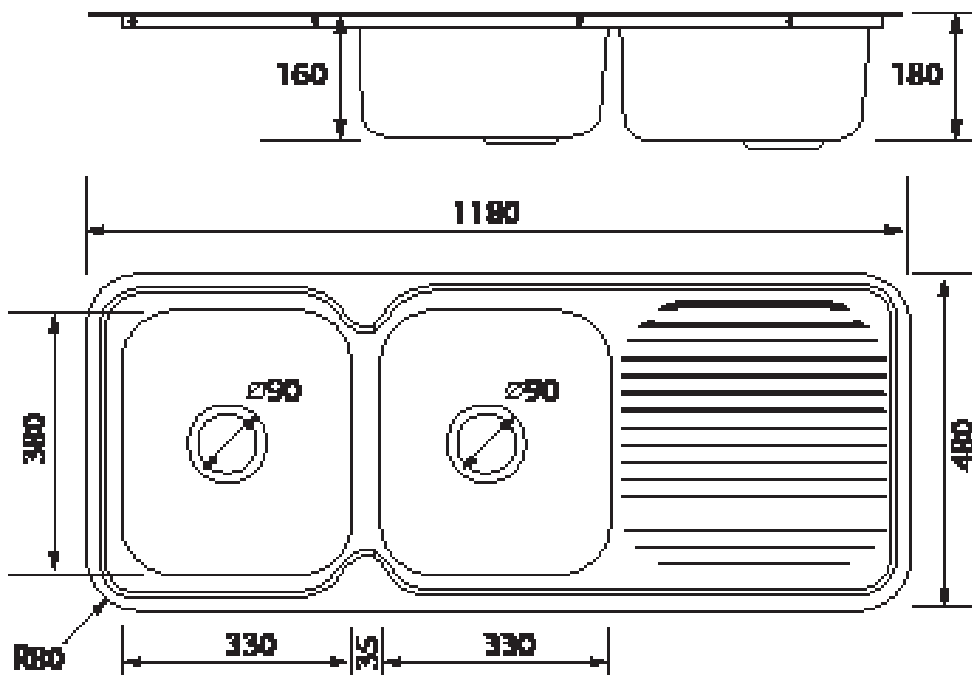

Colour:	Stainless Steel
Model:	IS12RS3 right hand bowl IS12LS3 left hand bowl <i>as pictured</i>
Capacity	2 Bowls 2 X 22 Litres
Dimensions:	1180mm (L) x 480mm (B) x 180mm (D)
Cutout Dimensions:	1160mm(L) x 460mm (B) <i>template supplied with sink</i>
Features:	- High Gloss Finish 18/10 304 Grade Stainless Steel 0.8mm thickness - Rolled Edges - Straight Drainer Pattern - Designer Plug and Wastes - Fits 750mm cabinet

Warranty 2 years Parts and Labour