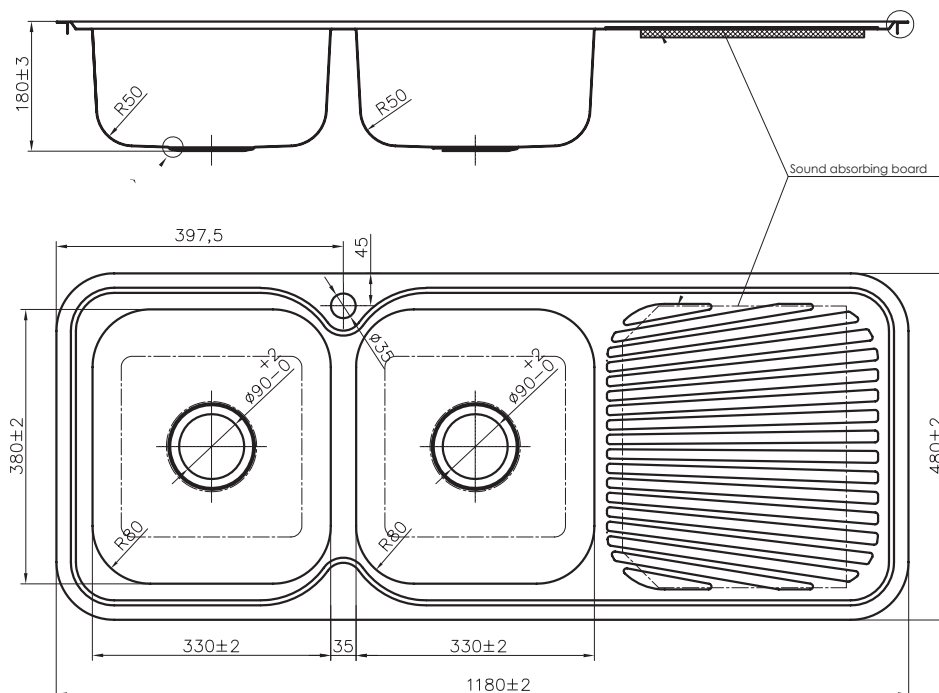

2 BOWL SINK

IS12RS4 right hand bowl **IS12LS4** left hand bowl (pictured)

- 2 Bowl - 22 Litres each + drainer
- Silk finish
- 18/10 304 grade stainless steel
- 0.8mm thickness
- Rolled edges
- Fanned drainer pattern
- Sound absorbing material under drainer
- Designer plug and wastes
- Fits 800mm Cabinet

Dimensions & Installation

IS12LS4 (Left hand bowl) IS12RS4 (Right hand bowl)

L 1180mm B 480mm D 180mm

Fits 800mm cabinet

Dimensions are a guide only refer to the instruction manual and website for full instructions