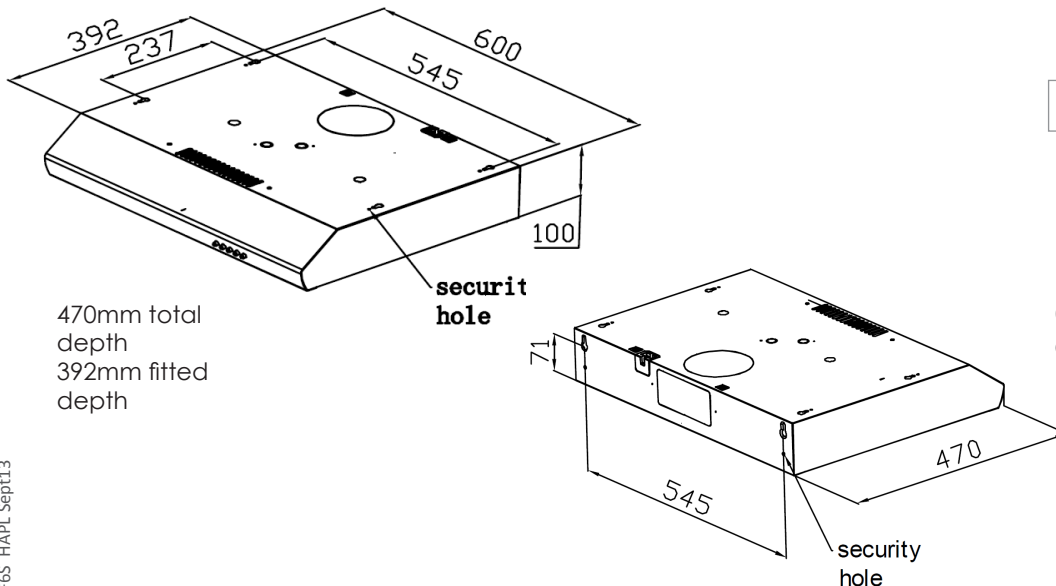

FIXED RANGEHOOD

600mm

RSF6S (Stainless Steel)

- slimline hood
- stainless steel
- 3 speed fan
- Front re-circulating or ducted
- push button controls
- 4 layer aluminium filter including carbon filter *

features

specifications

Airflow:	245m ³ /hr net
Noise level:	50 dBA on maximum setting
Lighting:	1 x 25 watt
Input power:	105 watt
Power:	220-240 volt / 50Hz (fitted with 10amp, 3 pin plug)
Ducting:	125mm ducting (refer to website for options)
Carbon Filter:	*Carbon filter replacement No. 0011000180

dimensions

Product Dimensions 600mm (L) x 100mm (H) x 470mm (D)

warranty - customer service

Warranty

2 years Parts and Labour

Customer Service

Our Nationwide Service Team can be contacted on our Toll Free Customer Service Number 1800 805 300 or by logging on to <http://customersupport.hapl.com.au/>