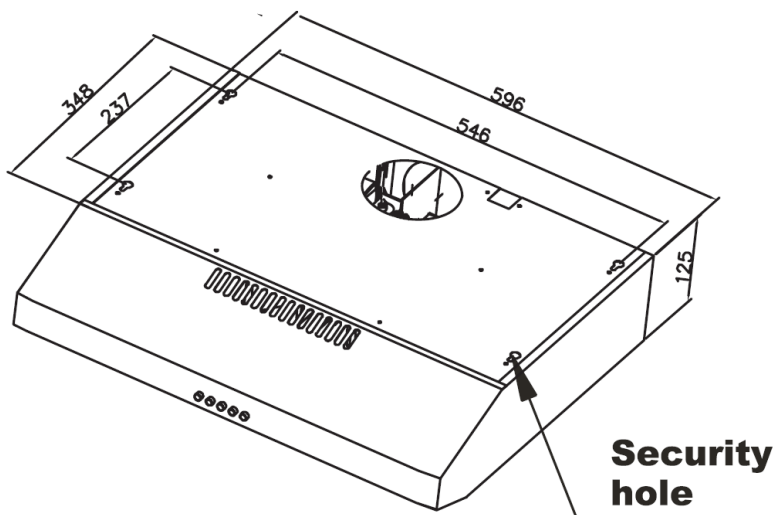

RANGEHOOD

600mm

RSR6S (Stainless Steel)

RSR6W (White)

- slimline hood
- stainless steel
- Front re-circulating or ducted
- push button controls
- 4 layer aluminium filter plus carbon filter included.

- slimline hood
- white
- Front re-circulating or ducted
- push button controls
- 4 layer aluminium filter plus carbon filter included.

features

specifications

Airflow:	280m ³ /hr
Noise level:	52 dBA on maximum setting
Lighting:	2 x 40 watt
Motor wattage	120 watt
Power:	220-240 volt / 50Hz (fitted with 10amp, 3 pin plug)

dimensions

Product Dimensions 596mm (L) x 125mm (H) x 500mm (D)